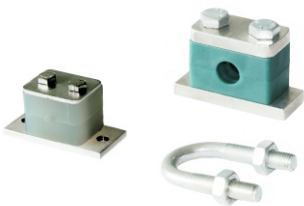

Tube Clamps

Tube Cutters

○ FTC Series